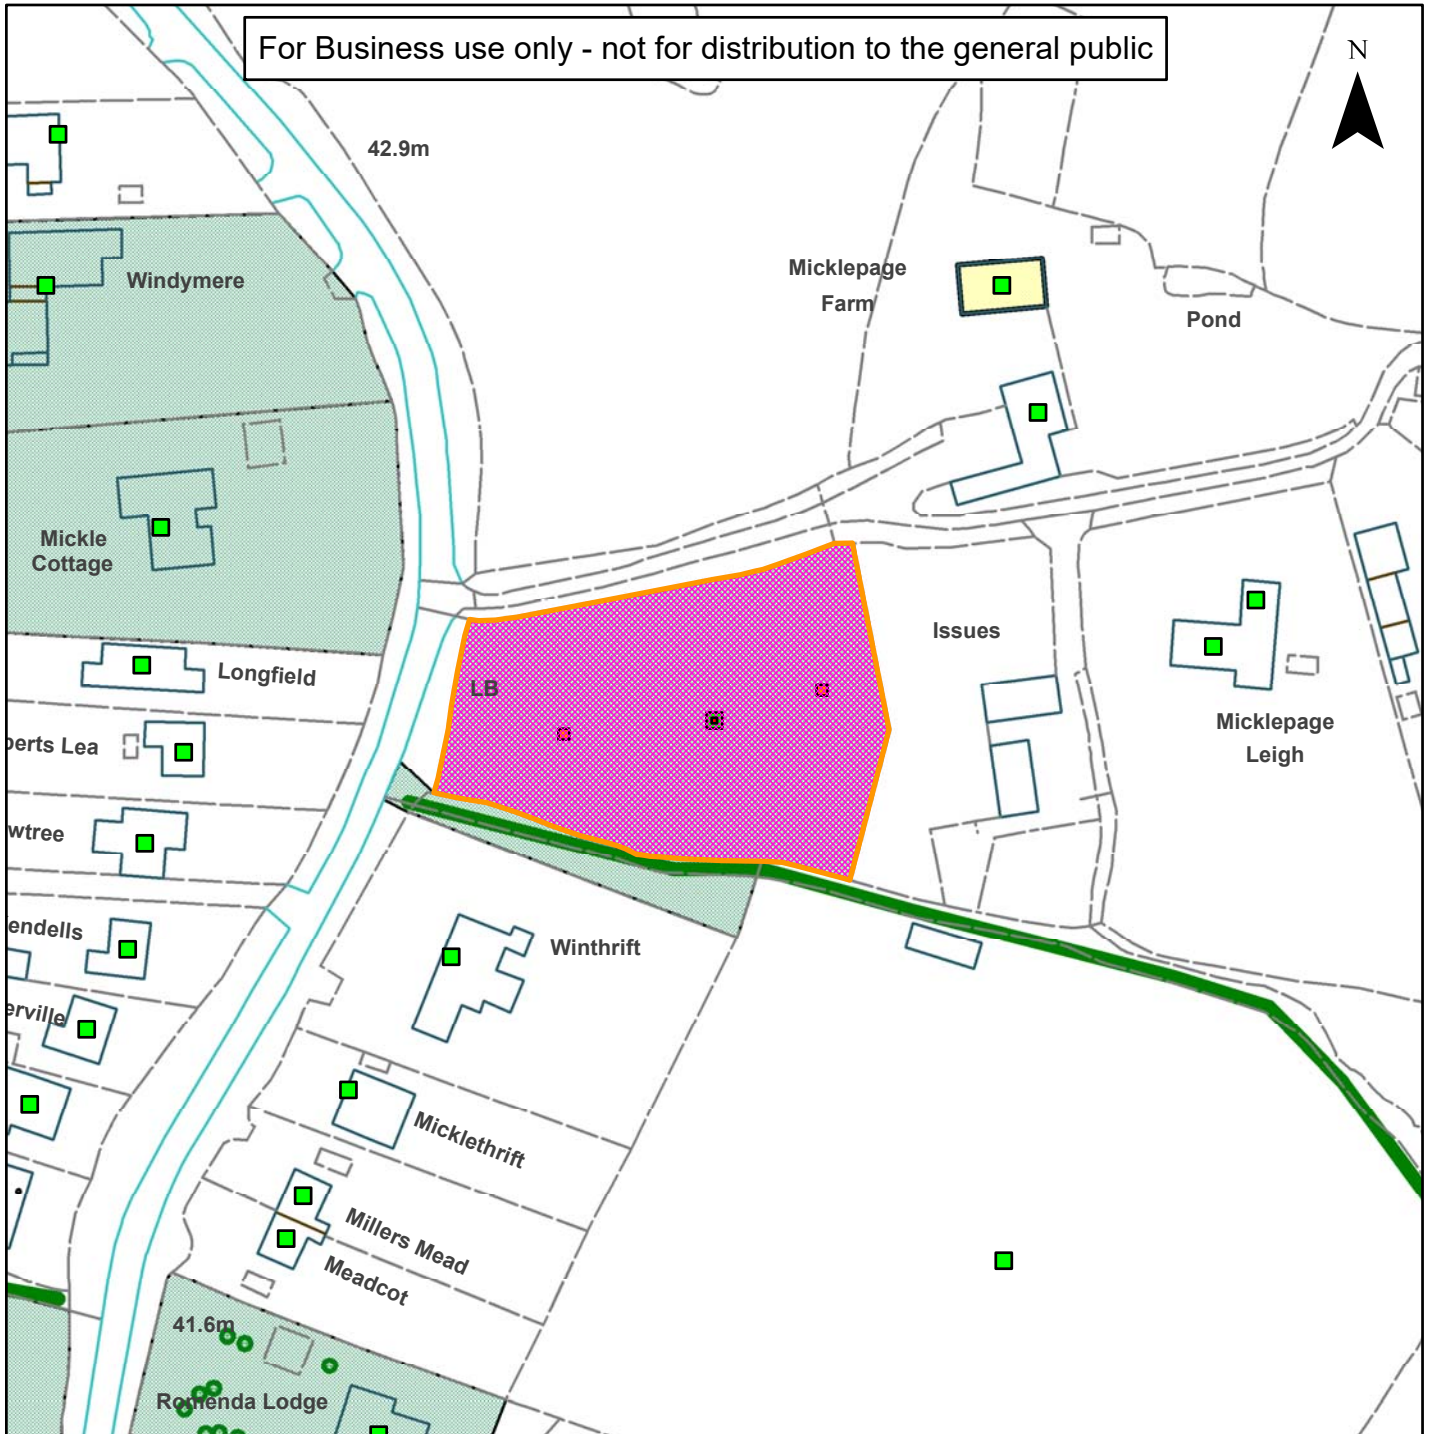

Not Set

For Business use only - not for distribution to the general public

Scale: 1:1,250

Reproduced from the Ordnance Survey map with permission of the Controller of Her Majesty's Stationery Office © Crown Copyright 2012.

Unauthorised reproduction infringes Crown Copyright and may lead to prosecution or civil proceedings.

Organisation	Horsham District Council
Department	
Comments	Not Set
Date	22/02/2018
MSA Number	100023865